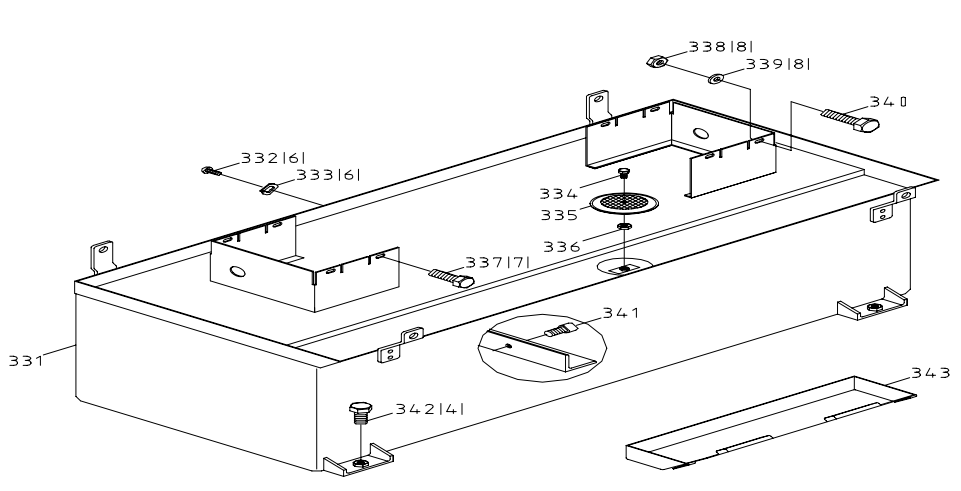

Acm Screw System