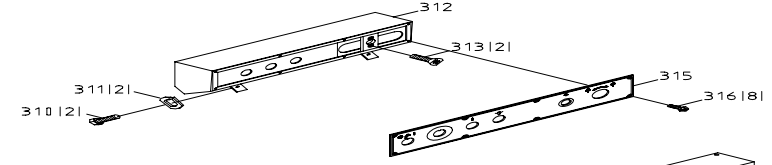

A View

416KB-1018V-070131-R0