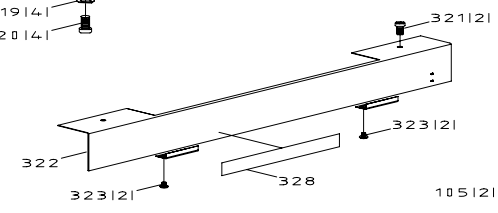

416KB-1018V-070131-R0