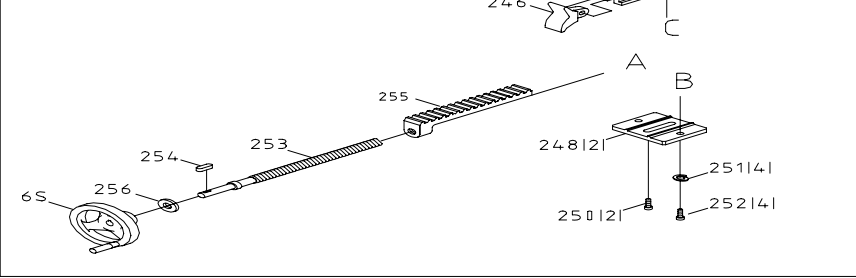

Rack Vise System