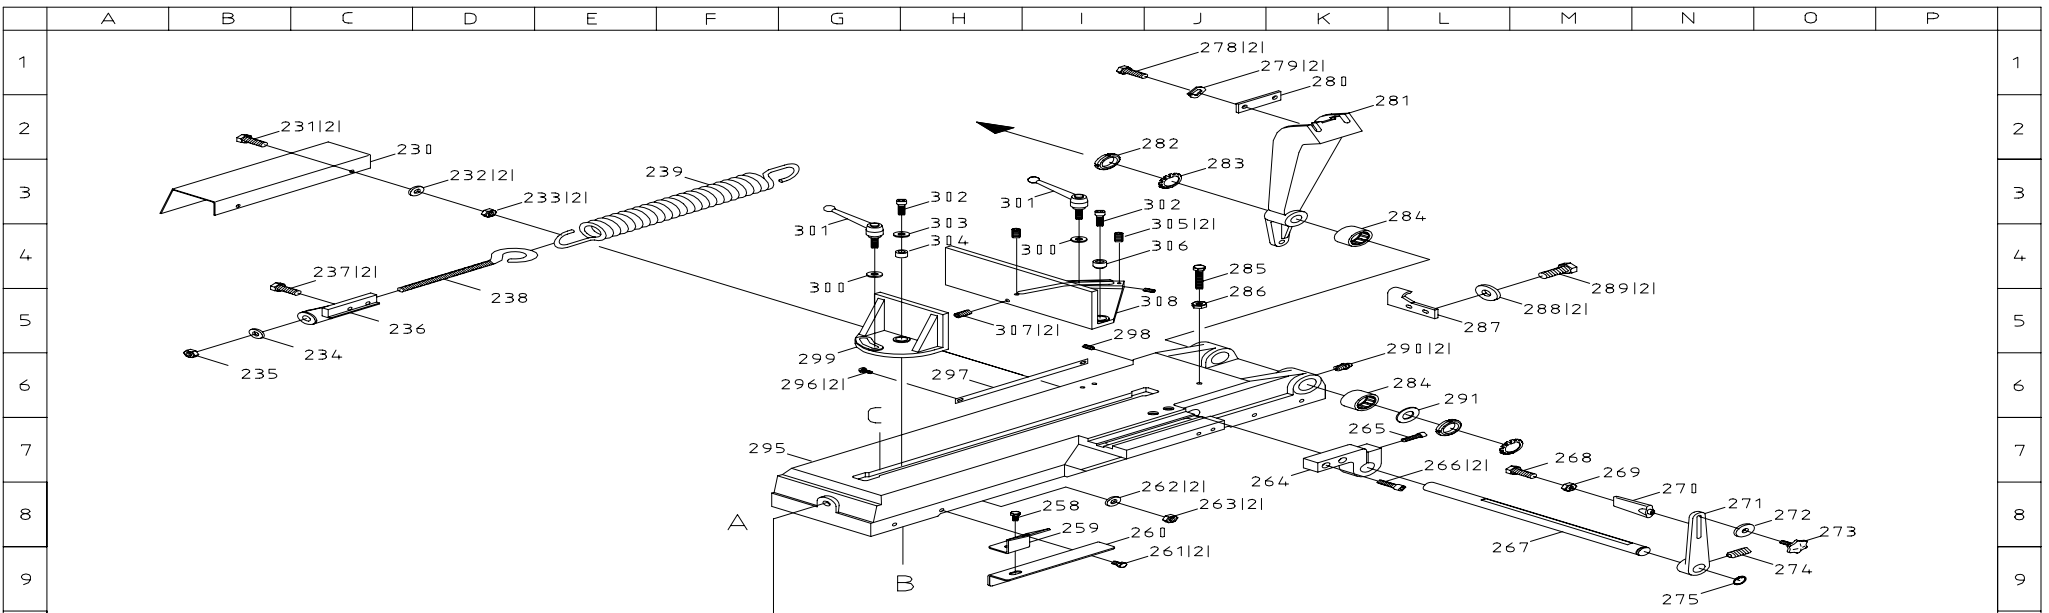

Rack Vise System

Acm Screw System