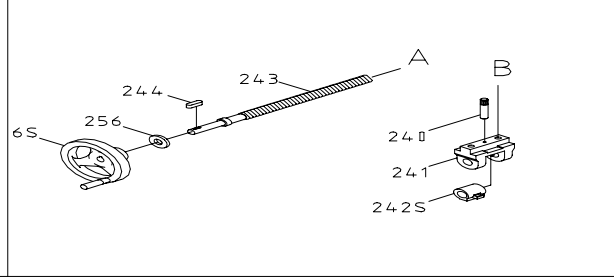

Acm Screw System