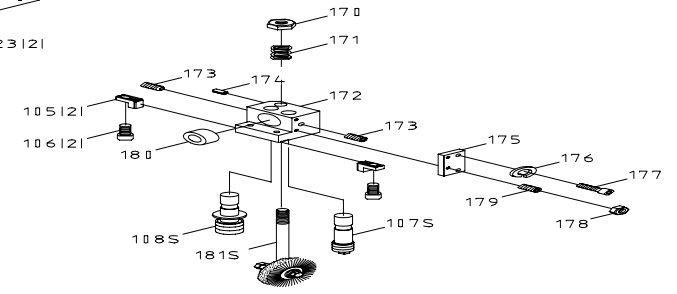

416KB-1018V-070131-R0