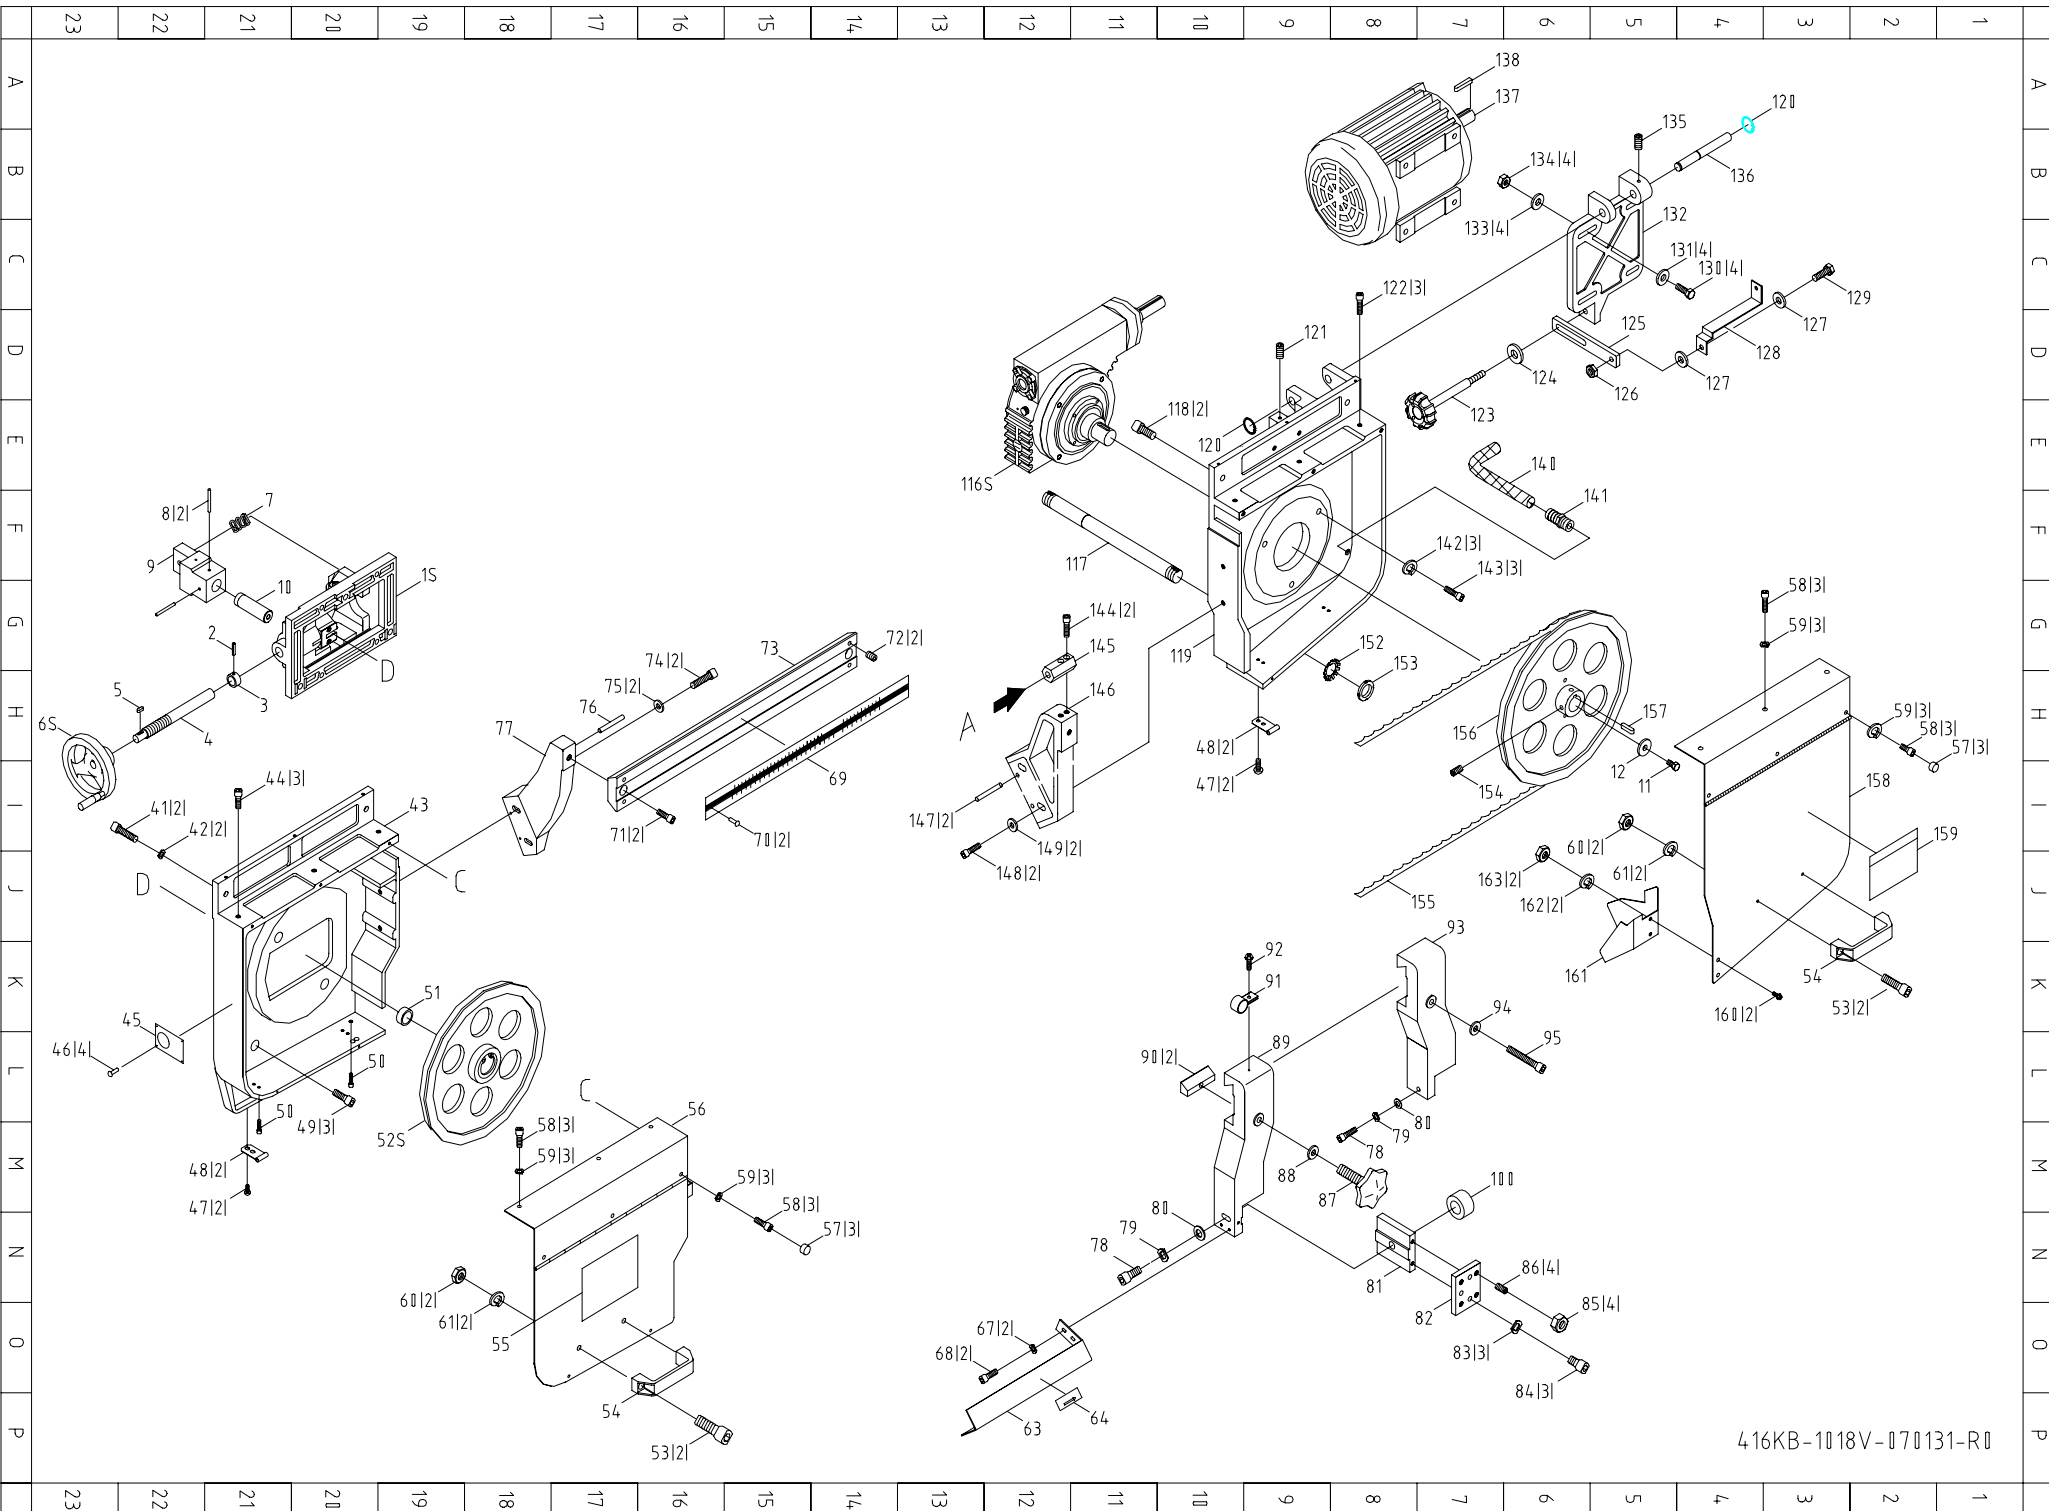

416KB-1018V-070131-R0