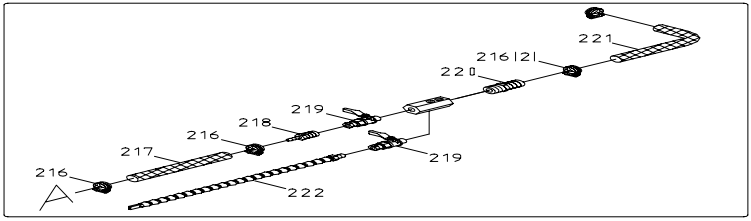

A View

416KB-1018V-070131-R0