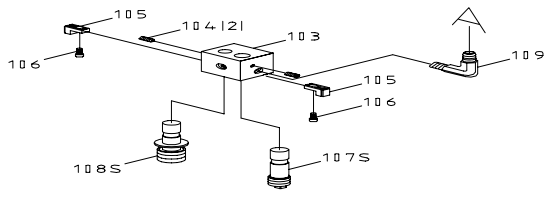

A View

416KB-1018V-070131-R0