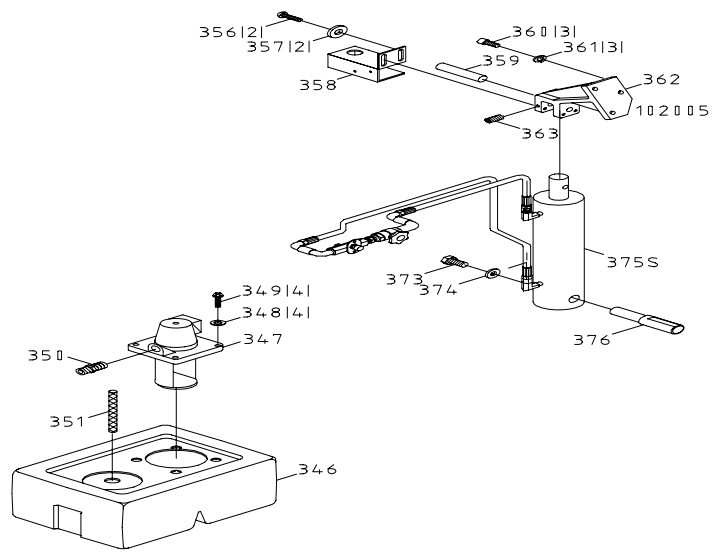

Acm Screw System