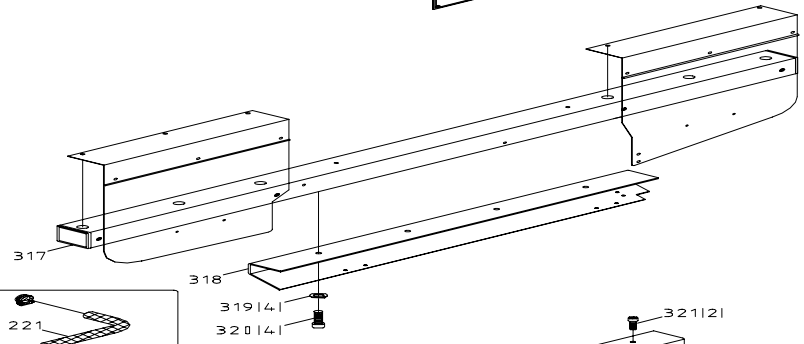

A View

416KB-1018V-070131-R0