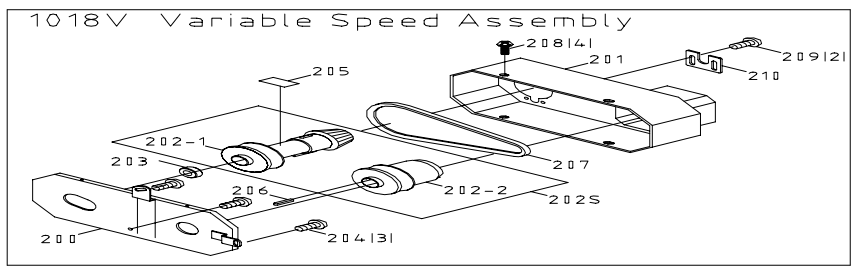

A View

416KB-1018V-070131-R0