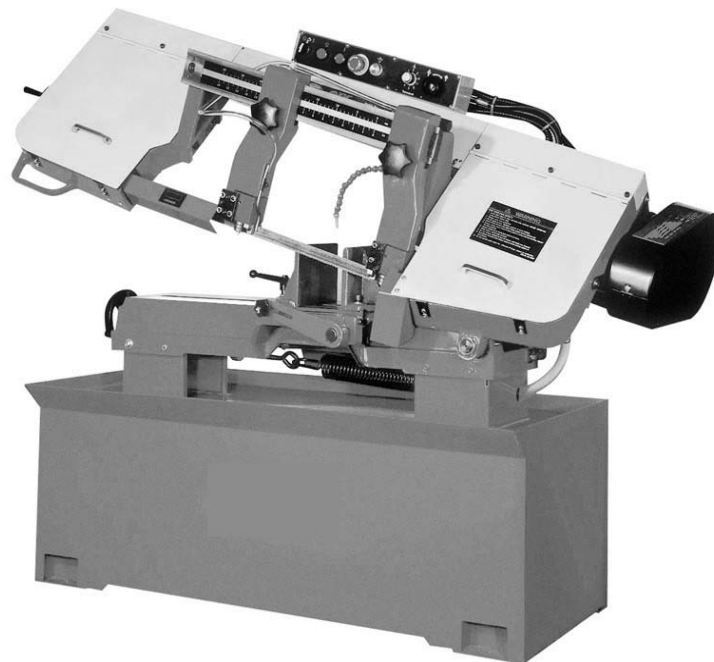

www.Trajansaw.com

Trajan 1018 V
Cut Off Saw

www.Trajansaw.com

Trajan 1018 V Cut Off Saw

Saw:	Pivot Style Cut Off Band Saw Cast iron saw base with heavy duty frame Heavy duty saw arm
Cutting Capacity:	Round Capacity 10" Rectangle Capacity 5" Vertical x 18 3/8" Horizontal
Blade Size:	10-9' x 1" x .035
Drive Motor:	2Hp
Variable Drive :	95 fpm – 402 fpm infinitely variable
	
Down Feed:	Hydraulic down feed with automatic shut off
Blade Guides:	Carbide blade guides with roller pre-guides
Guide Arms:	Heavy duty cast guide arms with dovetail positioning slide
Safety Guards:	Fully equipped with all OSHA standard guards
Coolant System:	Totally enclosed, self contained coolant system
Vise:	Manual cast vise with quick positioning
Weight:	771 lbs
Dimensions:	67.7"L x 24.4"W x 41.5"H
Price:	<u>\$3,800</u>